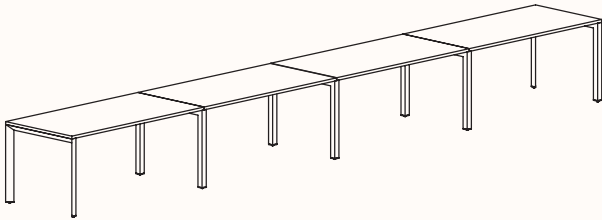

### 180 Degree Single

Width Range: 1200 - 2700mm

Length Range: 1200 - 2700mm

Depth Range: 600 - 900mm

Height Range: 720mm (Fixed Height)

610 - 788mm (Tech Adjust)

Run of 2

Run of 3

Run of 4

Run of 5

Run of 6

**180 Degree**

**Pod of 2**

**Pod of 4  
With Standard Shared Leg**

**Pod of 6  
With Standard Shared Leg**

**Pod of 8  
With Standard Shared Leg**