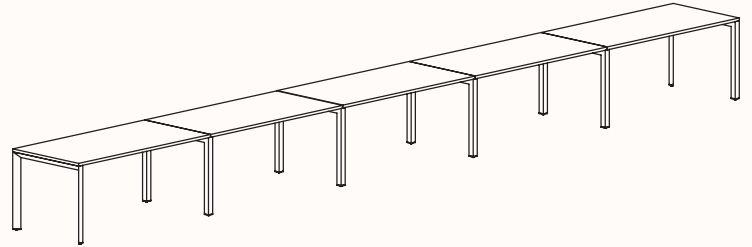

### 180 Degree Single

Width Range: 1200 - 2700mm

Length Range: 1200 - 2700mm

Depth Range: 600 - 900mm

Height Range: 720mm (Fixed Height)

610 - 788mm (Tech Adjust)

Run of 2

Run of 3

Run of 4

Run of 5

Run of 6

**180 Degree**

**Pod of 2**

**Pod of 4  
With Standard Shared Leg**

**Pod of 6  
With Standard Shared Leg**

**Pod of 8  
With Standard Shared Leg**