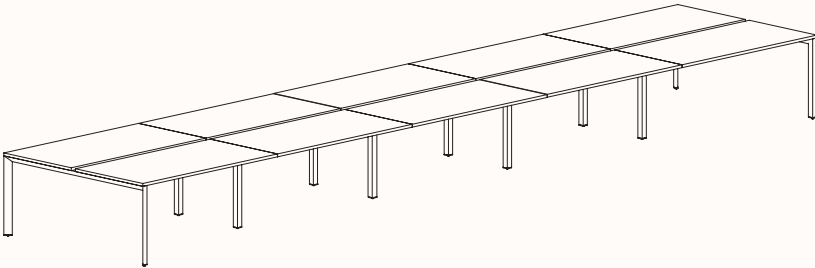

### 180 Degree Single

Width Range: 1200 - 2700mm

Length Range: 1200 - 2700mm

Depth Range: 600 - 900mm

Height Range: 720mm (Fixed Height)

610 - 788mm (Tech Adjust)

Run of 2

Run of 3

Run of 4

Run of 5

Run of 6

**180 Degree**

**Pod of 2**

**Pod of 4  
With Standard Shared Leg**

**Pod of 6  
With Standard Shared Leg**

**Pod of 8  
With Standard Shared Leg**

**Pod of 10  
With Standard Shared Leg**

**Pod of 12  
With Standard Shared Leg**