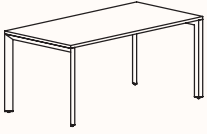

180 Degree

180 Degree Single

Width Range: 1200 - 2700mm

Length Range: 1200 - 2700mm

Depth Range: 600 - 900mm

Height Range: 720mm (Fixed Height)

610 - 788mm (Tech Adjust)