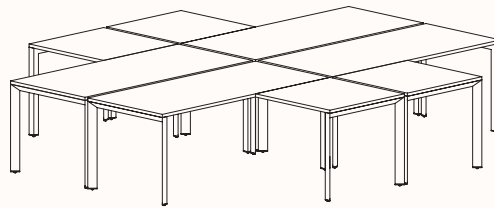

Pod of Two

3 End Left Hand & 3 End Right Hand

Pod of Four

2x 3 End Left Hand & 2x 3 End Right Hand