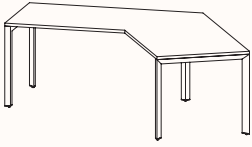

120 Degree

120 Degree

Width Range: 1200 - 1800mm
Length Range: 1200 - 1800mm
Depth Range: 600 - 900mm
Height Range: 720mm (Fixed Height)
610 - 788mm (Tech Adjust)