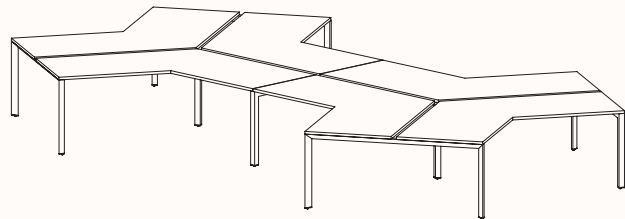

120 Degree

120 Degree

Width Range: 1200 - 1800mm
Length Range: 1200 - 1800mm
Depth Range: 600 - 900mm
Height Range: 720mm (Fixed Height)
610 - 788mm (Tech Adjust)

120 Degree U-Shape

Pod of 3

Pod of 6

Pod of 9