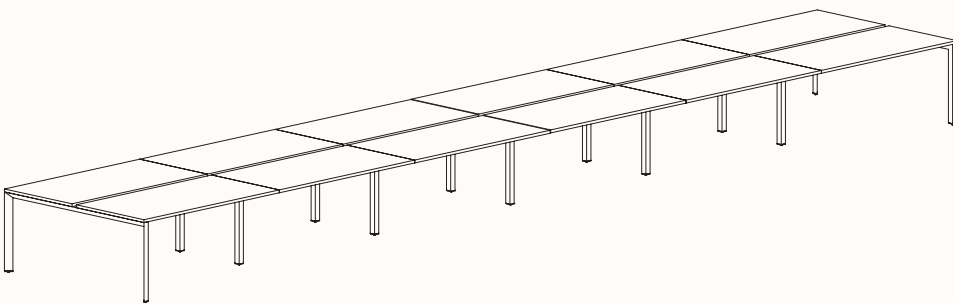

### 180 Degree Single

Width Range: 1200 - 2700mm

Length Range: 1200 - 2700mm

Depth Range: 600 - 900mm

Height Range: 720mm (Fixed Height)

610 - 788mm (Tech Adjust)

Run of 2

Run of 3

Run of 4

Run of 5

Run of 6

**180 Degree**

**Pod of 2**

**Pod of 4  
With Standard Shared Leg**

**Pod of 6  
With Standard Shared Leg**

**Pod of 8  
With Standard Shared Leg**

**Pod of 10  
With Standard Shared Leg**

**Pod of 12  
With Standard Shared Leg**