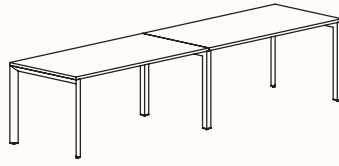

### 180 Degree Single

Width Range: 1200 - 2700mm

Length Range: 1200 - 2700mm

Depth Range: 600 - 900mm

Height Range: 720mm (Fixed Height)

610 - 788mm (Tech Adjust)

Run of 2

Run of 3

Run of 4

Run of 5

Run of 6

**180 Degree**

**Pod of 2**

**Pod of 4  
With Standard Shared Leg**

**Pod of 6  
With Standard Shared Leg**

**Pod of 8  
With Standard Shared Leg**