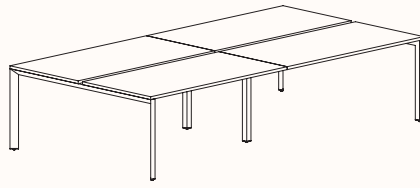

### 180 Degree Single

Width Range: 1200 - 2700mm

Length Range: 1200 - 2700mm

Depth Range: 600 - 900mm

Height Range: 720mm (Fixed Height)

610 - 788mm (Tech Adjust)

Run of 2

Run of 3

Run of 4

Run of 5

Run of 6

**180 Degree**

**Pod of 2**

**Pod of 4  
With Standard Shared Leg**

**Pod of 6  
With Standard Shared Leg**

**Pod of 8  
With Standard Shared Leg**

**Pod of 10  
With Standard Shared Leg**

**Pod of 12  
With Standard Shared Leg**