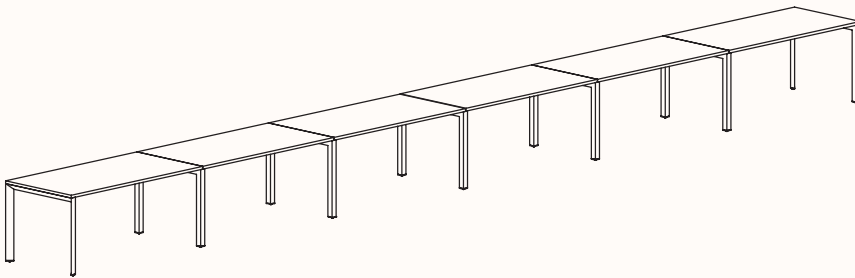

### 180 Degree Single

Width Range: 1200 - 2700mm

Length Range: 1200 - 2700mm

Depth Range: 600 - 900mm

Height Range: 720mm (Fixed Height)

610 - 788mm (Tech Adjust)

Run of 2

Run of 3

Run of 4

Run of 5

Run of 6

**180 Degree**

**Pod of 2**

**Pod of 4  
With Standard Shared Leg**

**Pod of 6  
With Standard Shared Leg**

**Pod of 8  
With Standard Shared Leg**