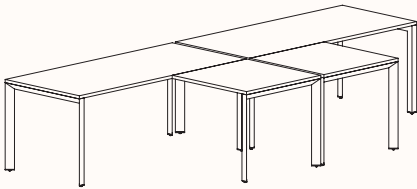

Pod of Two

3 End Left Hand & 3 End Right Hand

Pod of Four

2x 3 End Left Hand & 2x 3 End Right Hand