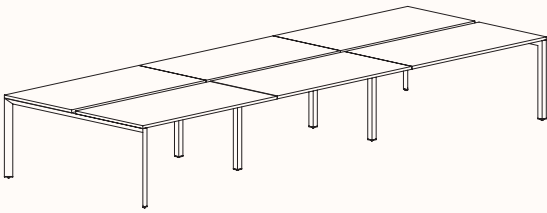

### 180 Degree Single

Width Range: 1200 - 2700mm

Length Range: 1200 - 2700mm

Depth Range: 600 - 900mm

Height Range: 720mm (Fixed Height)

610 - 788mm (Tech Adjust)

Run of 2

Run of 3

Run of 4

Run of 5

Run of 6

**180 Degree**

**Pod of 2**

**Pod of 4  
With Standard Shared Leg**

**Pod of 6  
With Standard Shared Leg**

**Pod of 8  
With Standard Shared Leg**

**Pod of 10  
With Standard Shared Leg**

**Pod of 12  
With Standard Shared Leg**