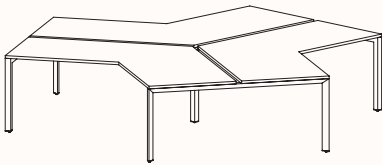

120 Degree

120 Degree

Width Range: 1200 - 1800mm
Length Range: 1200 - 1800mm
Depth Range: 600 - 900mm
Height Range: 720mm (Fixed Height)
610 - 788mm (Tech Adjust)

120 Degree U-Shape

Pod of 3

Pod of 6

Pod of 9