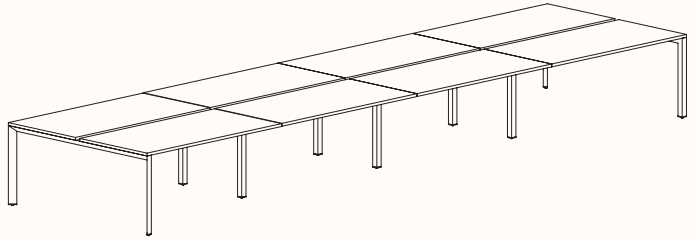

### 180 Degree Single

Width Range: 1200 - 2700mm

Length Range: 1200 - 2700mm

Depth Range: 600 - 900mm

Height Range: 720mm (Fixed Height)

610 - 788mm (Tech Adjust)

Run of 2

Run of 3

Run of 4

Run of 5

Run of 6

**180 Degree**

**Pod of 2**

**Pod of 4  
With Standard Shared Leg**

**Pod of 6  
With Standard Shared Leg**

**Pod of 8  
With Standard Shared Leg**

**Pod of 10  
With Standard Shared Leg**

**Pod of 12  
With Standard Shared Leg**