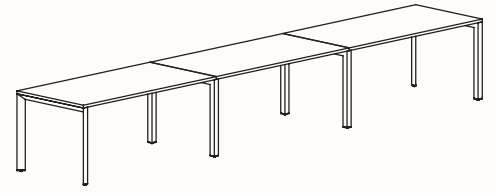

### 180 Degree Single

Width Range: 1200 - 2700mm

Length Range: 1200 - 2700mm

Depth Range: 600 - 900mm

Height Range: 720mm (Fixed Height)

610 - 788mm (Tech Adjust)

Run of 2

Run of 3

Run of 4

Run of 5

Run of 6

**180 Degree**

**Pod of 2**

**Pod of 4  
With Standard Shared Leg**

**Pod of 6  
With Standard Shared Leg**

**Pod of 8  
With Standard Shared Leg**