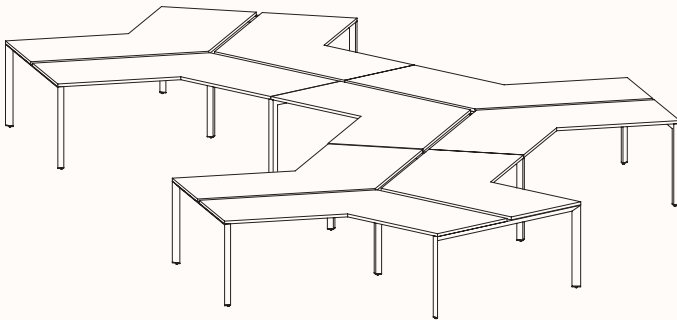

120 Degree

120 Degree

Width Range: 1200 - 1800mm
Length Range: 1200 - 1800mm
Depth Range: 600 - 900mm
Height Range: 720mm (Fixed Height)
610 - 788mm (Tech Adjust)

120 Degree U-Shape

Pod of 3

Pod of 6

Pod of 9